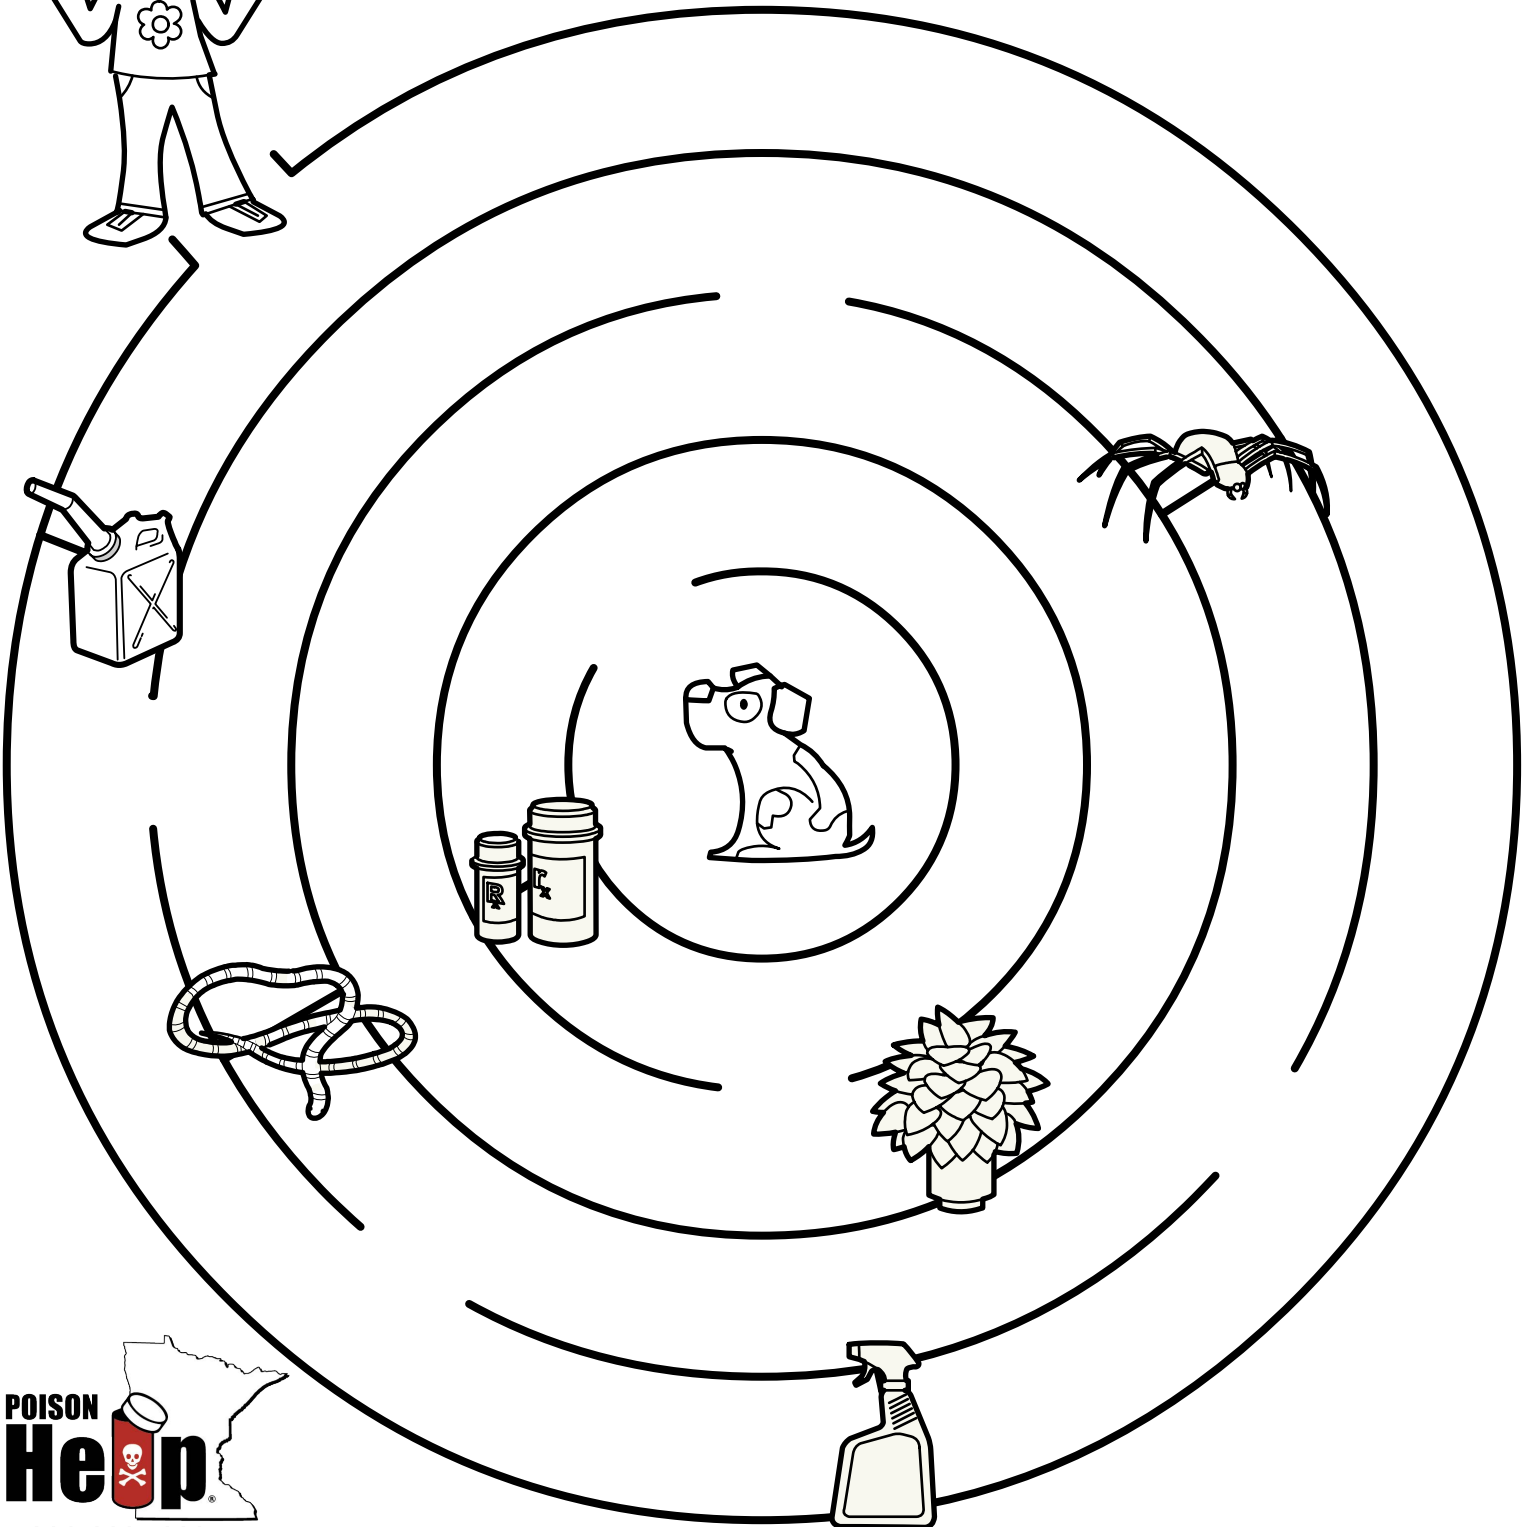

Find the Safe Path

Help Amy get to her dog, but don't touch a poison!

1-800-222-1222
Minnesota Poison Control System
www.mnpoison.org